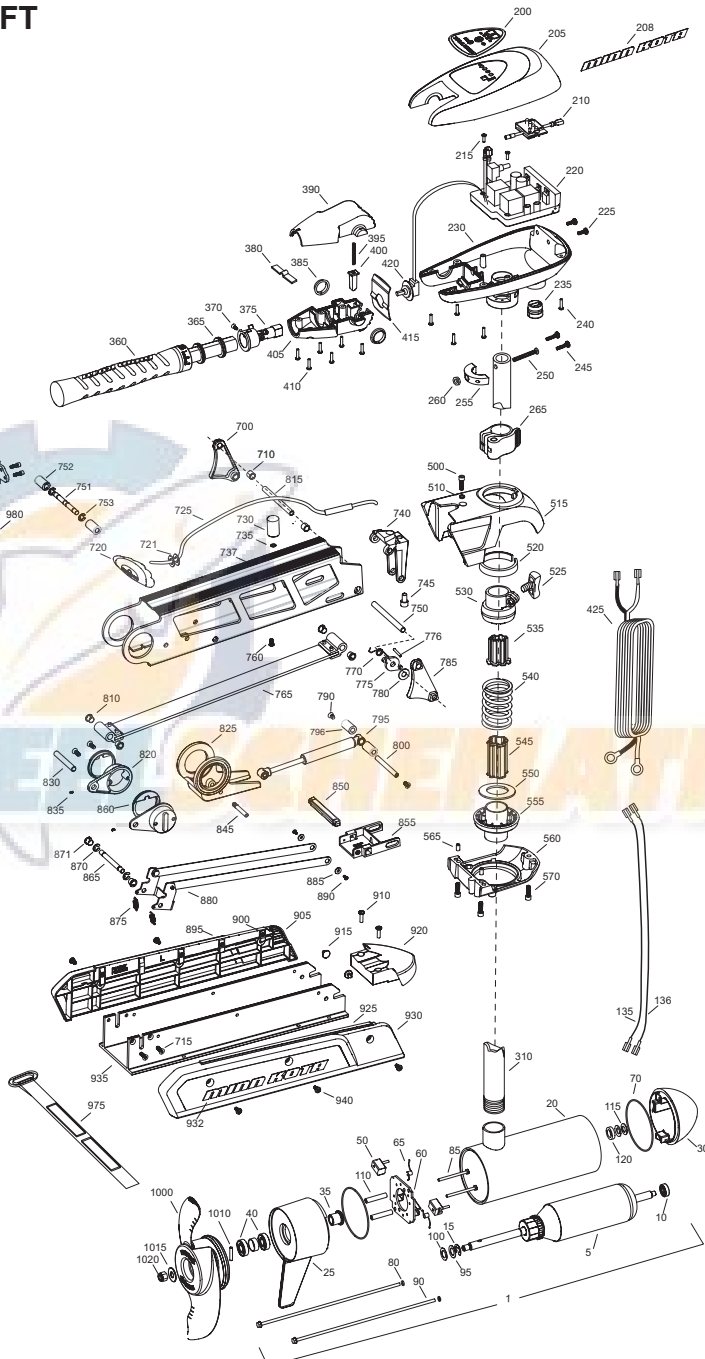

**RT80/SF**  
**24 volt 56 amps**  
**52" or 62" SHAFT**

for use with "P" serial numbers  
2-year warranty

Item	P/N	Description	Qty	Item	P/N	Description	Qty
<b>80# Motor</b>							
1	2316226	24V Motor 62" SW	1				
5	2-100-214	Armature assembly	1	200	2195659	Decal, c-box cover 80#	1
10	140-010	Bearing	1		2095604	Decal, c-box cover 101#	1
15	788-040	Retaining ring	1	205	2060296	C-box cover	1
20	2-200-397	Center housing assembly	1	208	2325666	Decal - MinnKota	2
25	2-300-340	Brush end housing assembly	1	210	2074081	Battery meter, 24v SW	1
30	421-376	Plain end housing assembly STD	1		2074082	Battery meter, 36v SW	1
35	144-017	Flange bearing	1	215	3043427	Screw, #8 x 7/8 SS	2
40	880-025	Seal	2	220	2184017	Control board, 24/36V	1
50	188-094	Brush	2	■	2888411	Potentiometer Replacement Kit	
60	9-738-004	Brush plate assembly	1	225	2303434	Screw, #8-30 x 5/8 SS	2
65	975-041	Brush spring	2	230	2062503	Control box, VARS, SW	1
70	701-043	O-ring, motor	2	235	2062905	Strain relief	1
80	701-009	O-ring, thru-bolt	2	240	2303412	Screw, #6 x 5/8 SS	6
85	830-027	Screw, 10-32 x 2	2	245	2263434	Screw, #8 x 1 SS	2
90	830-094	Thru-bolt	2	250	2383406	Screw, #10-24 x 2 SS	1
95	990-051	Washer, steel	2	255	2061517	Collar, c-box	1
100	990-052	Washer, nylatron	2	260	2383101	Nut, 10-24, nylock, SS	1
110	973-025	Spacer, brush plate	2	265	2991521	Cam lock/depth collar assy	1
115	992-010	Washer, Belleville	2				
120	990-045	Spacer, thrust	1	310	2002014	Tube Composite 52"	1
135	640-021	Leadwire, black	1		2002015	Tube Composite 62"	1
136	640-126	Leadwire, red	1				
■	2889460	Seal and O-ring Kit		■	2990957	Handle assy, VARS [360-410]	1
				360	2990456	Grip/handle assy, VARS [360-375]	1
				365	2060015	Bearing, handle	2
				370	2063405	Screw, #6 PFH SS	1
				375	2884092	Yoke / spider assy, VARS	1
				380	2302742	Spring, detent, off	1
				385	2060005	Bearing, handle pivot	2
				390	2060900	Handle pivot, top	1
				395	2302745	Spring, release button	1
				400	2063700	Button, release	1
				405	2060905	Handle pivot, bottom	1
				410	2303412	Screw, #6 x 5/8 SS	6
				415	2062715	Spring, handle pivot	1
				420	2061700	Washer, pot holder	1
				425	2992521	Leadwire assy	1
				■	2991757	Bowguard Assembly SW [500-570]	1
				500	2263422	Screw, 5/16 x 1 SHCS	1
				510	2281700	Washer, 5/16 highcollar lock	1
				515	2281943	Bowguard top	1
				520	2280001	Bearing, Bowguard top	1
				525	2011366	Knob, ss	1
				530	2261525	Spring sleeve, upper	1
				535	2264702	Tube insert, upper	1
				540	2262705	Spring, bowguard	1
				545	2282000	Tube insert, lower	1
				550	2281525	Spacer, lower spring	1
				555	2281520	Spring sleeve, lower	1
<b>101# Motor</b>							
1	2316286	36V Motor 62" SW	1				
5	2-100-216	Armature assembly	1				
10	140-010	Bearing	1				
15	788-040	Retaining ring	1				
20	2-200-310	Center housing assembly	1				
25	2-300-340	Brush end housing assembly	1				
30	421-376	Plain end housing assembly STD	1				
35	144-017	Flange bearing	1				
40	880-025	Seal	2				
50	188-094	Brush	2				
60	9-738-004	Brush plate assembly	1				
65	975-041	Brush spring	2				
70	701-043	O-ring, motor	2				
80	701-009	O-ring, thru-bolt	2				
85	830-027	Screw, 10-32 x 2	2				
90	830-096	Thru-bolt	2				
95	990-051	Washer, steel	2				
100	990-052	Washer, nylatron	2				
110	973-025	Spacer, brush plate	2				
115	992-010	Washer, Belleville	2				
120	990-045	Spacer, thrust	1				
135	640-021	Leadwire, black	1				
136	640-126	Leadwire, red	1				
■	2889460	Seal and O-ring Kit					